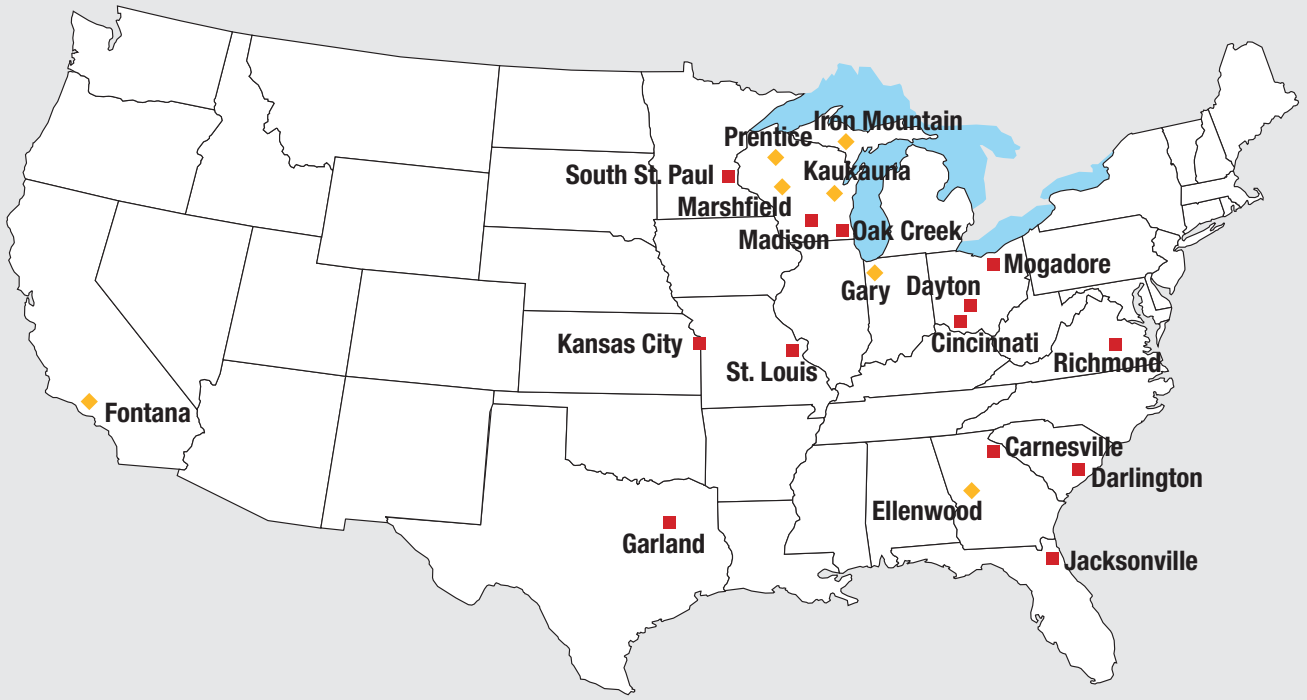

TRANSPORT INC. (Pronounced "Rail")

- ◆ TERMINALS
- TRAILER DROP YARDS

**Roehl.net • 800-826-8367**